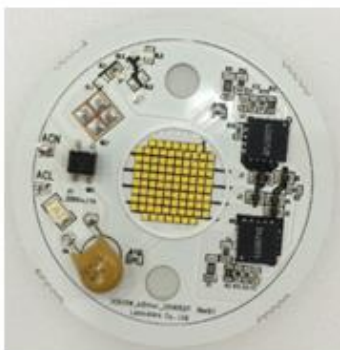

Our company produces interior luminaires and downlights with halogen spot light and mainly produces LED pendant, LED downlight LED luminaires are also produced.

Our company is focused on the production of high quality LED products through 20 years of production know-how.

Our product quality is stable and robust, and the development of new products constantly being made. In addition, the launch of new products often produce a product with the aesthetics and economics to develop a product that is right for a variety of domestic and international buyers.

本公司主要经营和生产 装饰照明, 射灯, 吊灯, SPT 灯, 嵌入式 LED 筒灯。公司自成立 20 余年以来, 积累了丰富的经验, 追求生产高品质产品及注重于产品研发。我们的产品稳定及坚固耐用着称, 并坚持持续开发不同新产品, 给国内及国外不同的客户供应生产美观经济型产品

LUMINATURE CO., LTD.

11.2 B34

Luminature