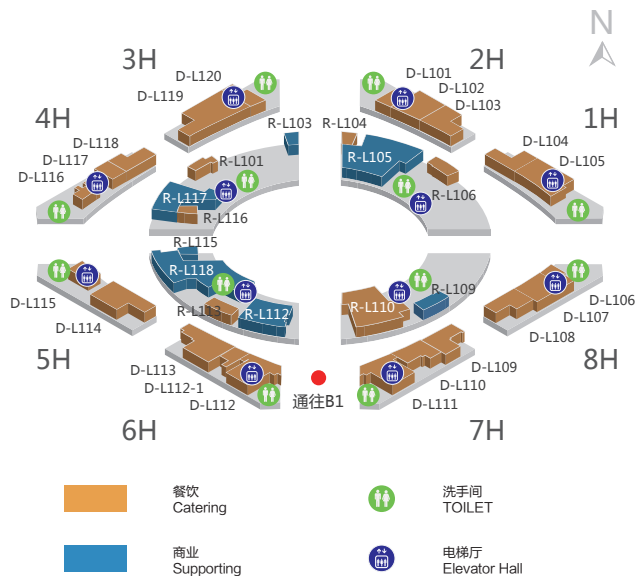

餐饮 Catering

- 鲁肉范
Master Fan
- D-L117
- 台湾菜
Taiwanese cuisine

- 得意大厨
Deyi Kitchener
- D-L118
- 中式快餐
Chinese fast food

- 必胜客
Pizza Hut
- D-L119
- 西式快餐
Western fast food

“一带一路”进口商品展销中心
The Belt and Road Import Commodities Center
R-L112
商品展示
Product exhibition